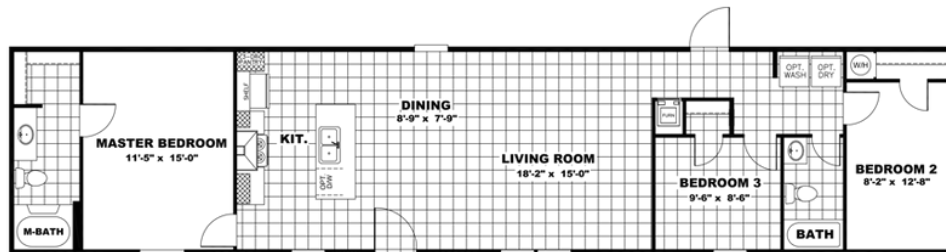

THE BREEZE

Model number: 46SSP16723AH19S

3 beds • 2 baths • 1152 sq.ft. • 16' width • 72' depth

Our home building facilities invest in continuous product and process improvements. Plans, dimensions, features, materials, specifications and availability are subject to change without notice or obligation. Renderings and floor plans are representative likenesses of our homes and may differ from the actual homes. We invite you to tour a Home Center near you and inspect the highest value in quality housing available or call (828) 252-2401 to speak with a Home Consultant. Copyright 2017, CMH. All rights reserved.

<https://www.oakwoodhomesasheville.com>

**OAKWOOD HOMES-
ASHEVILLE**

**1593 PATTON AVENUE
ASHEVILLE, NC 28806**

Monday - Thursday: 9am to 6pm
Friday: 9am to 6pm
Saturday: 9am to 5pm
Sunday: Closed

(828) 252-2401