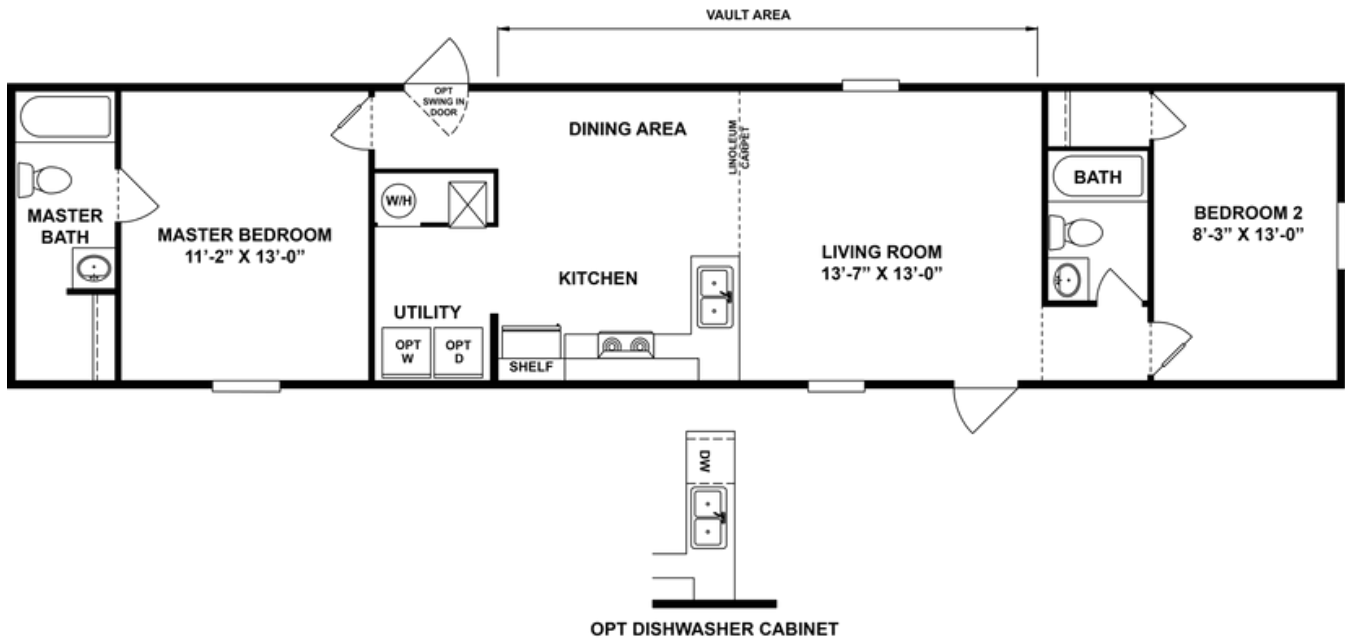

**DELIGHT** Model number: 36TRS14602AH19**2 beds • 2 baths • 840 sq.ft. • 14' width • 60' depth**

Our home building facilities invest in continuous product and process improvements. Plans, dimensions, features, materials, specifications and availability are subject to change without notice or obligation. Renderings and floor plans are representative likenesses of our homes and may differ from the actual homes. We invite you to tour a Home Center near you and inspect the highest value in quality housing available or call (828) 252-2401 to speak with a Home Consultant. Copyright 2017, CMH. All rights reserved.

## DELIGHT

Model number: 36TRS14602AH19

**2 beds • 2 baths • 840 sq.ft. • 14' width • 60' depth**

Our home building facilities invest in continuous product and process improvements. Plans, dimensions, features, materials, specifications and availability are subject to change without notice or obligation. Renderings and floor plans are representative likenesses of our homes and may differ from the actual homes. We invite you to tour a Home Center near you and inspect the highest value in quality housing available or call (828) 252-2401 to speak with a Home Consultant. Copyright 2017, CMH. All rights reserved.